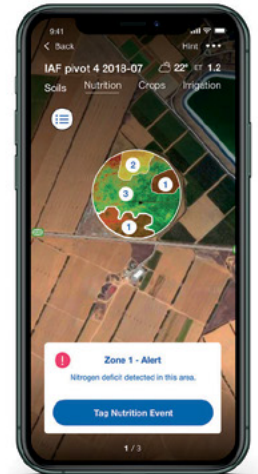

cropx

THE SENSOR

DIY EASY INSTALLATION

Install the sensors in less than 5 minutes!

FERTILIZER SAVINGS

Save up to 20%;
Eliminate leaching.

LABOR REDUCTION

Save ~25% manual farm management labor.

KEY DATA

Soil moisture, temperature and EC.

SELF-POWERED

With long-lasting, rechargeable batteries

ACCURATE DATA

Sensors are at the edge of spirals - undisturbed soil!

ALL IN ONE PIECE!

THE SOFTWARE

- ✓ Intuitive and easy to navigate.
- ✓ Combines multiple data inputs from sensors, soil structure, crop models, weather stations and satellite images
- ✓ Machine learning and Big Data to analyze all the data and translate into accurate irrigation recommendations!
- ✓ Crucial information - ET, Accumulated GDD, Root zone moisture, EC (Nutrient management), NDVI, flexible irrigation prescriptions (m3, mm and minutes).

AUTOMATED SET POINTS DETECTION!

"CropX-based irrigation produced 15%- 25% more yield compared to manual irrigation".

- Beck's Hybrids study