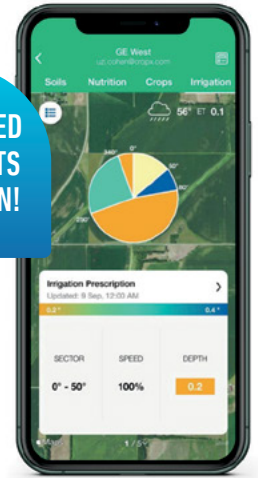

cropx

THE SENSOR

DIY EASY INSTALLATION

Install the sensors in less than 5 minutes!

FERTILIZER SAVINGS

Save up to 20%;
Eliminate leaching.

LABOR REDUCTION

Save ~25% manual farm management labor.

KEY DATA

Soil moisture, temperature and EC.

SELF-POWERED

With long-lasting, rechargeable batteries

ACCURATE DATA

Sensors are at the edge of spirals - undisturbed soil!

ALL IN ONE PIECE!

THE SOFTWARE

- ✓ Intuitive and easy to navigate.
- ✓ Combines multiple data inputs from sensors, soil structure, crop models, weather stations and satellite images
- ✓ Machine learning and Big Data to analyze all the data and translate into accurate irrigation recommendations!
- ✓ Crucial information - ET, Accumulated GDD, Root zone moisture, EC (Nutrient management), NDVI, flexible irrigation prescriptions (m3, mm and minutes).

AUTOMATED SET POINTS DETECTION!

"CropX-based irrigation produced 15%- 25% more yield compared to manual irrigation".

- Beck's Hybrids study