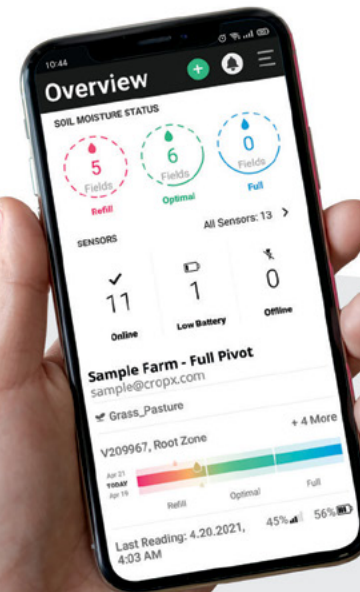

cropx

THE SENSOR

DIY EASY INSTALLATION

Install the sensors in less than 5 minutes!

FERTILIZER SAVINGS

Save up to 20%;
Eliminate leaching.

LABOR REDUCTION

Save ~25% manual farm management labor.

KEY DATA

Soil moisture, temperature and EC.

SELF-POWERED

With long-lasting, rechargeable batteries

ACCURATE DATA

Sensors are at the edge of spirals - undisturbed soil!

ALL IN ONE PIECE!

THE SOFTWARE

- ✓ Intuitive and easy to navigate.
- ✓ Combines multiple data inputs from sensors, soil structure, crop models, weather stations and satellite images
- ✓ Machine learning and Big Data to analyze all the data and translate into accurate irrigation recommendations!
- ✓ Crucial information - ET, Accumulated GDD, Root zone moisture, EC (Nutrient management), NDVI, flexible irrigation prescriptions (m3, mm and minutes).

AUTOMATED SET POINTS DETECTION!

"CropX-based irrigation produced 15%- 25% more yield compared to manual irrigation".

- Beck's Hybrids study